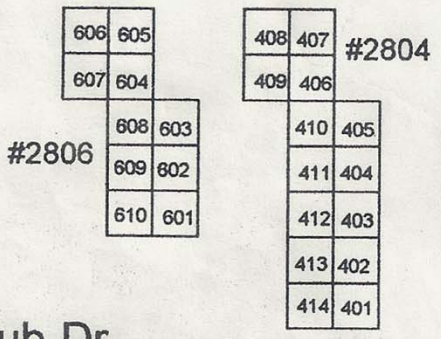

MAP 0908-10

University Square Apart. I Box 0908

University Square Dr.

Fountainwood Manor Apartments

Club Dr.

University Sq. Mall